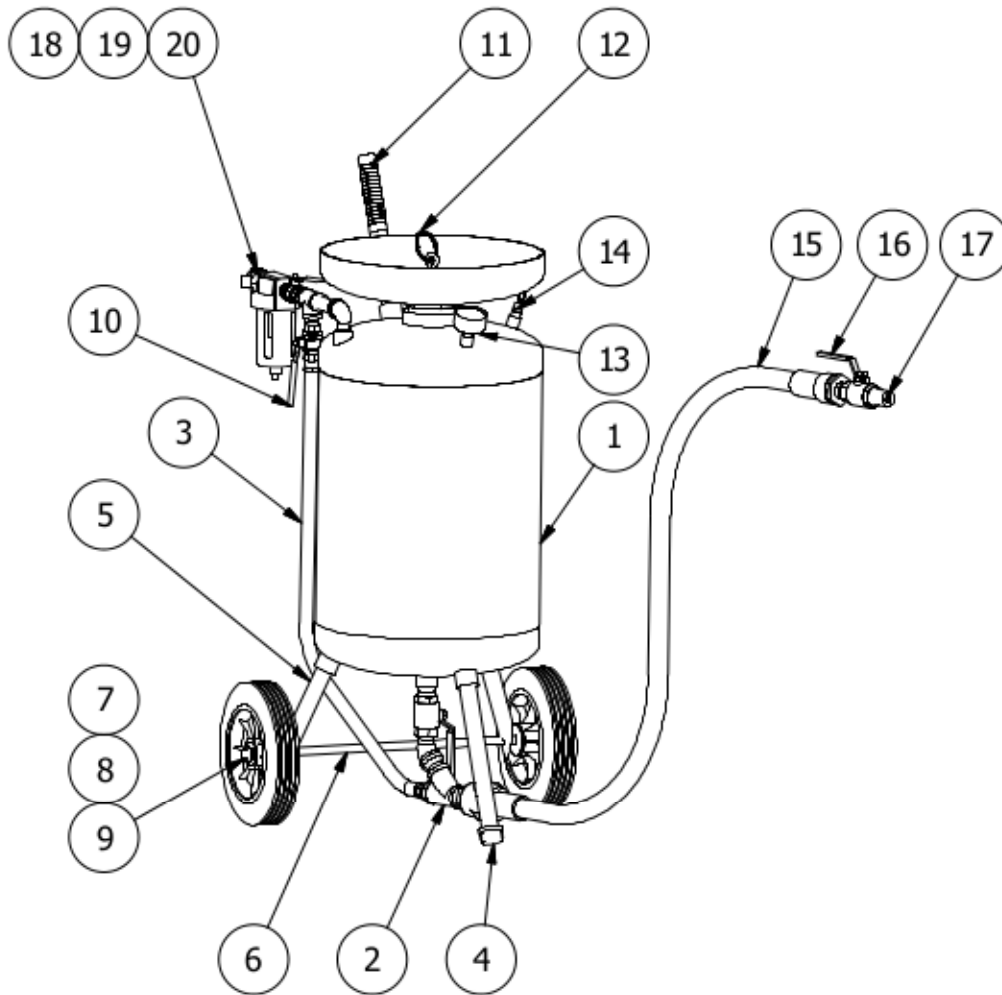

Texas Blaster
 Est 1963

ASSEMBLY VIEW

PARTS LIST		
ITEM	QTY	DESCRIPTION
1	1	TANK ASSEMBLY
2	1	LOWER ASSEMBLY
3	1	BLOW DOWN HOSE
4	1	LEG
5	2	STRUT
6	1	AXLE
7	2	WASHER 1/2 X 2
8	2	WHEEL
9	2	AXLE CAP
10	1	UPPER ASSEMBLY
11	1	HANDLE
12	1	PULL UP
13	1	GAUGE
14	1	POP-OFF 125psi
15	1	BLAST HOSE (LENGTH VARIES)
16	1	NOZZLE HOLDER ASSEMBLY
17	1	NOZZLE
18	1	NIPPLE 1/2IN CLOSE
19	1	WATER SEPERATOR
20	1	CROWS FOOT